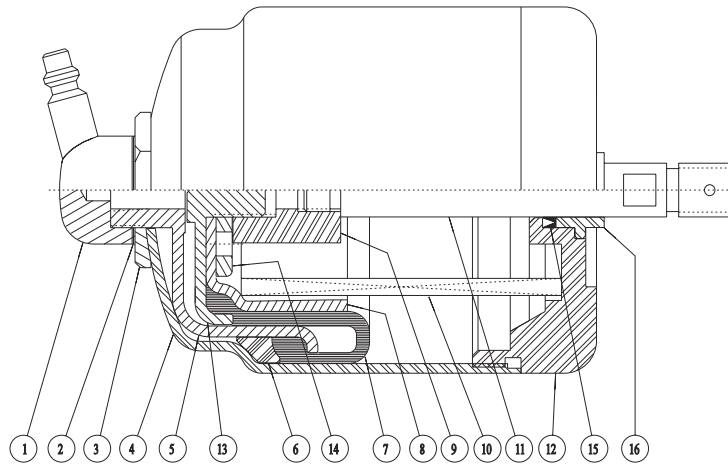

Type 15/25 700 Series Actuator Replacement Parts

26

Type 15/25 700 Series Actuator Replacement Parts

Pos.	Qty.	Denomination	Code No.
1	1	Coupler	764249
2	● 1	Gasket	755451
3	1	Sealing nut	754328
4	1	Cylinder	750032
5	1	Outer diaphragm clamp	763805
6	1	Body insert	764088
7	● 1	Diaphragm	763501
8	1	Inner diaphragm clamp	763753
9	1	Adapter	764089
10	1	Spring	750752
11	1	Stem	770737
12	1	Bonnet	751044
13	1	Inner diaphragm guide	763765
14	1	Nut	754265
15	● 1	Packing	755461
16	● 1	Seal retainer	751680