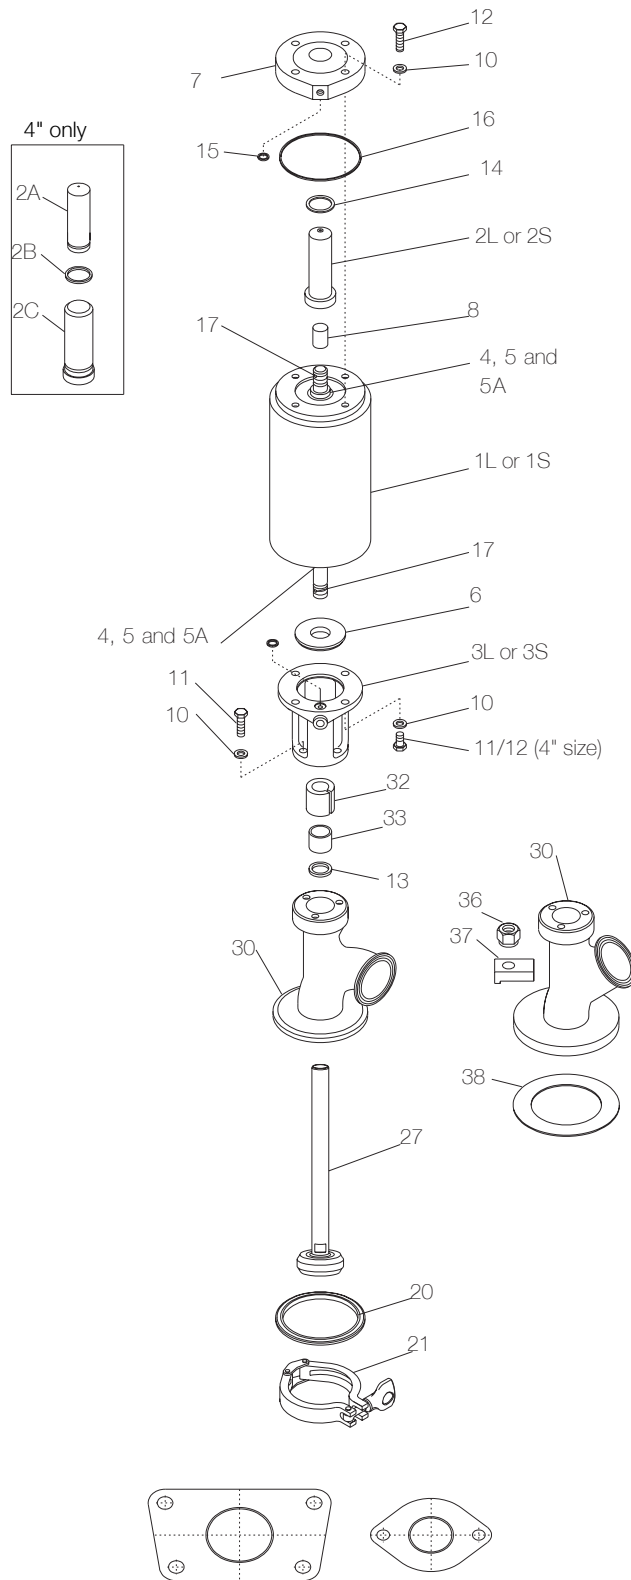

# 762 Kettle Valves 29, 31, 33, 35

2

4 hole flange for 2½" and 3" valves

2 hole flange for 2" valves