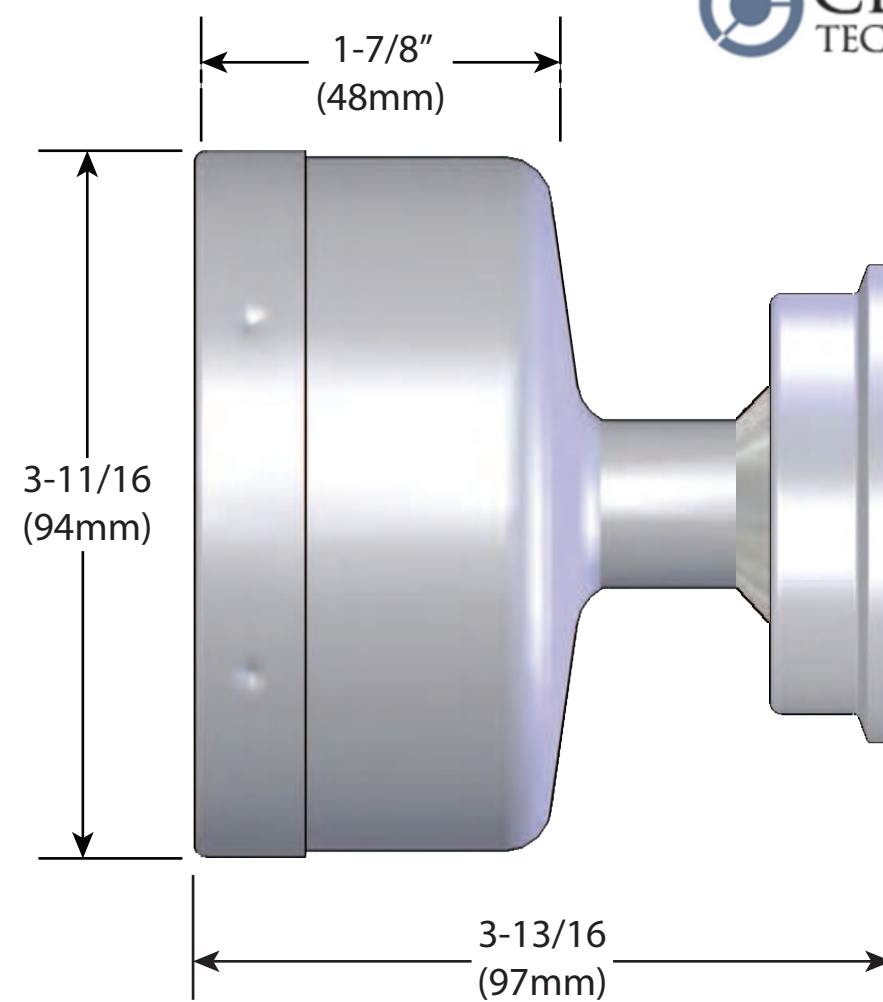

3-1/2" BOTTOM MOUNT
(Shown with 2" Tri-Clamp)

3-1/2" BACK MOUNT
(Shown with 2" Tri-Clamp)

3-1/2" LEFT SIDE MOUNT
(Shown with 1-1/2" Male I-Line)

3-1/2" TOP MOUNT
(Shown with 2" Male I-Line)

3-1/2" RIGHT SIDE MOUNT
(Shown with 1-1/2" Tri-Clamp)

5" BOTTOM MOUNT
(Shown with 2" Tri-Clamp)

5" BACK MOUNT
(Shown with 2" Tri-Clamp)