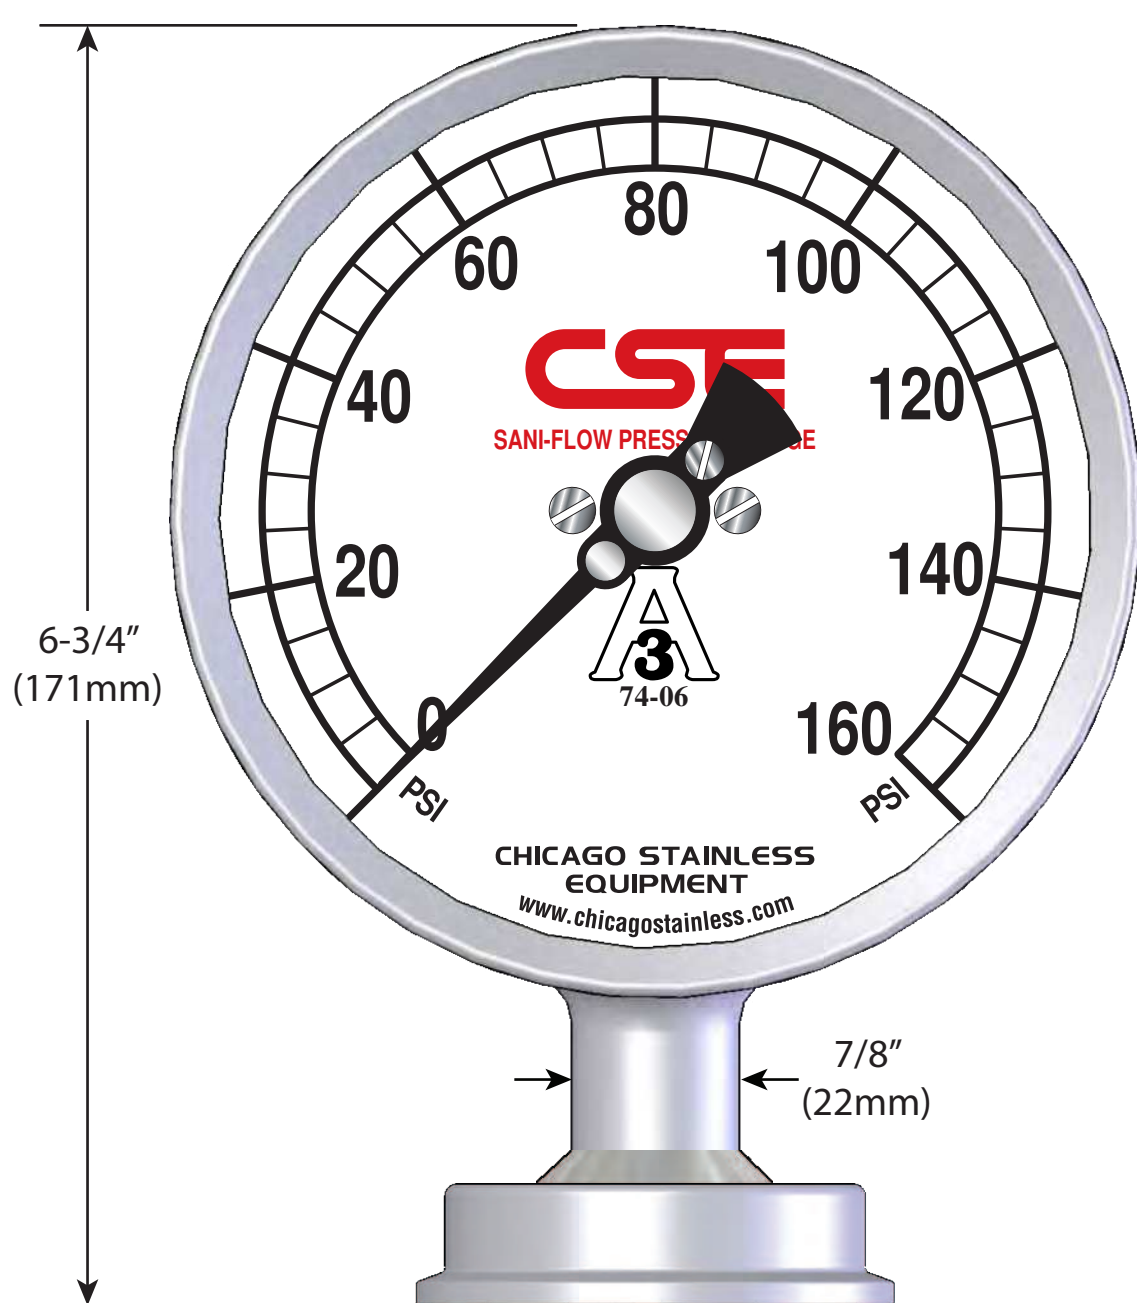

3-1/2" BOTTOM MOUNT
(Shown with 2" Tri-Clamp)

3-1/2" BACK MOUNT
(Shown with 2" Tri-Clamp)

3-1/2" LEFT SIDE MOUNT
(Shown with 1-1/2" Male I-Line)

3-1/2" TOP MOUNT
(Shown with 2" Male I-Line)

3-1/2" RIGHT SIDE MOUNT
(Shown with 1-1/2" Tri-Clamp)

5" BOTTOM MOUNT
(Shown with 2" Tri-Clamp)

5" BACK MOUNT
(Shown with 2" Tri-Clamp)