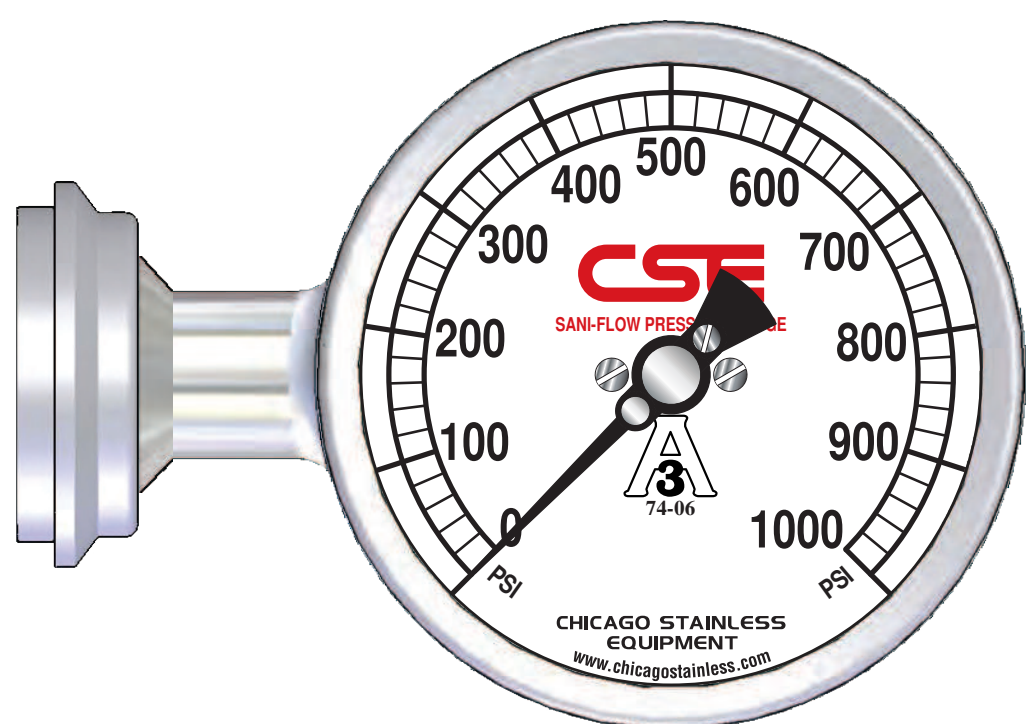

3-1/2" BOTTOM MOUNT
(Shown with 2" Tri-Clamp)

3-1/2" BACK MOUNT
(Shown with 2" Tri-Clamp)

3-1/2" LEFT SIDE MOUNT
(Shown with 1-1/2" Male I-Line)

3-1/2" TOP MOUNT
(Shown with 2" Male I-Line)

3-1/2" RIGHT SIDE MOUNT
(Shown with 1-1/2" Tri-Clamp)

5" BOTTOM MOUNT
(Shown with 2" Tri-Clamp)

5" BACK MOUNT
(Shown with 2" Tri-Clamp)