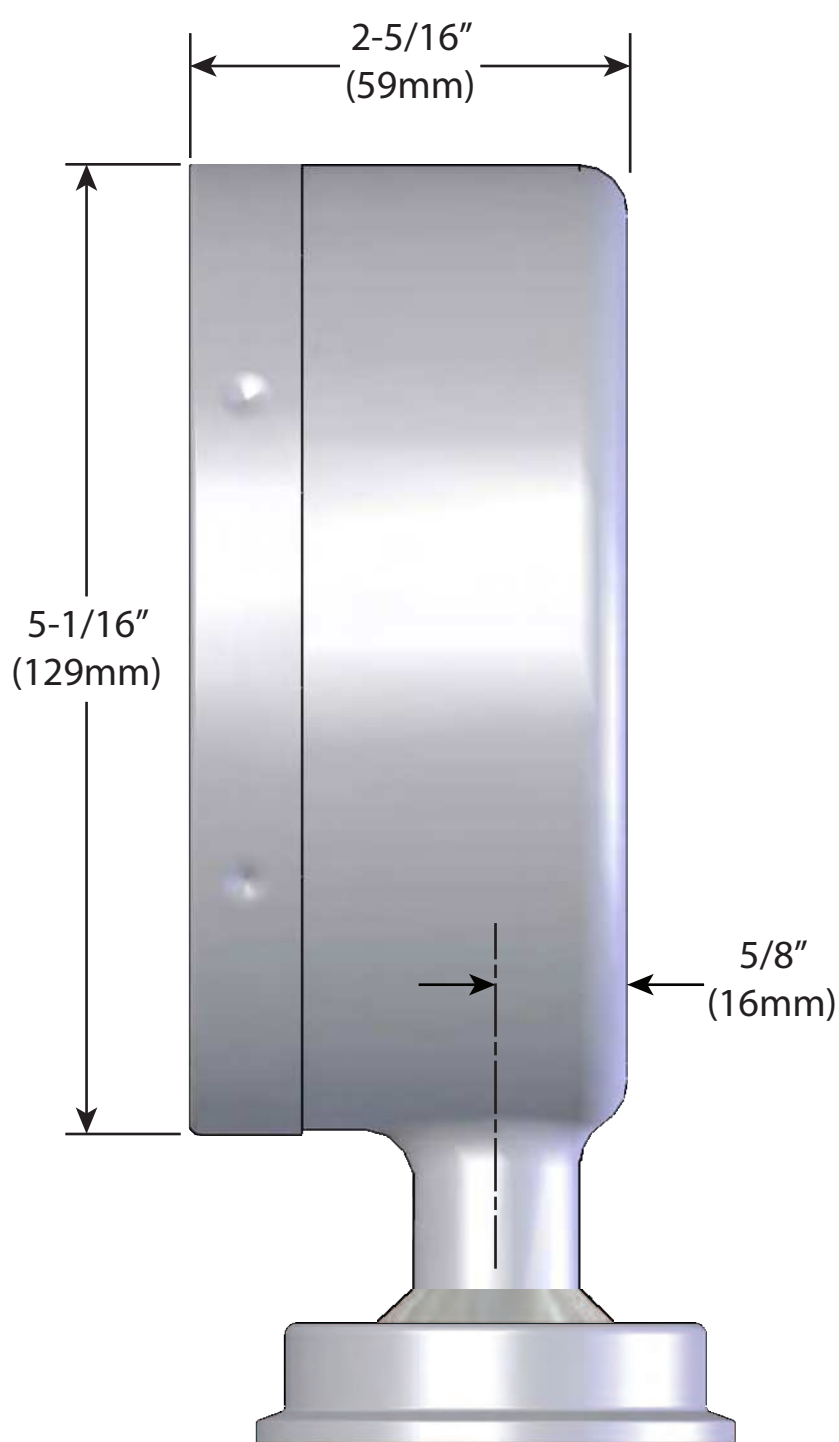

3-1/2" BOTTOM MOUNT
(Shown with 2" Tri-Clamp)

3-1/2" BACK MOUNT
(Shown with 2" Tri-Clamp)

3-1/2" LEFT SIDE MOUNT
(Shown with 1-1/2" Male I-Line)

3-1/2" TOP MOUNT
(Shown with 2" Male I-Line)

3-1/2" RIGHT SIDE MOUNT
(Shown with 1-1/2" Tri-Clamp)

5" BOTTOM MOUNT
(Shown with 2" Tri-Clamp)

5" BACK MOUNT
(Shown with 2" Tri-Clamp)