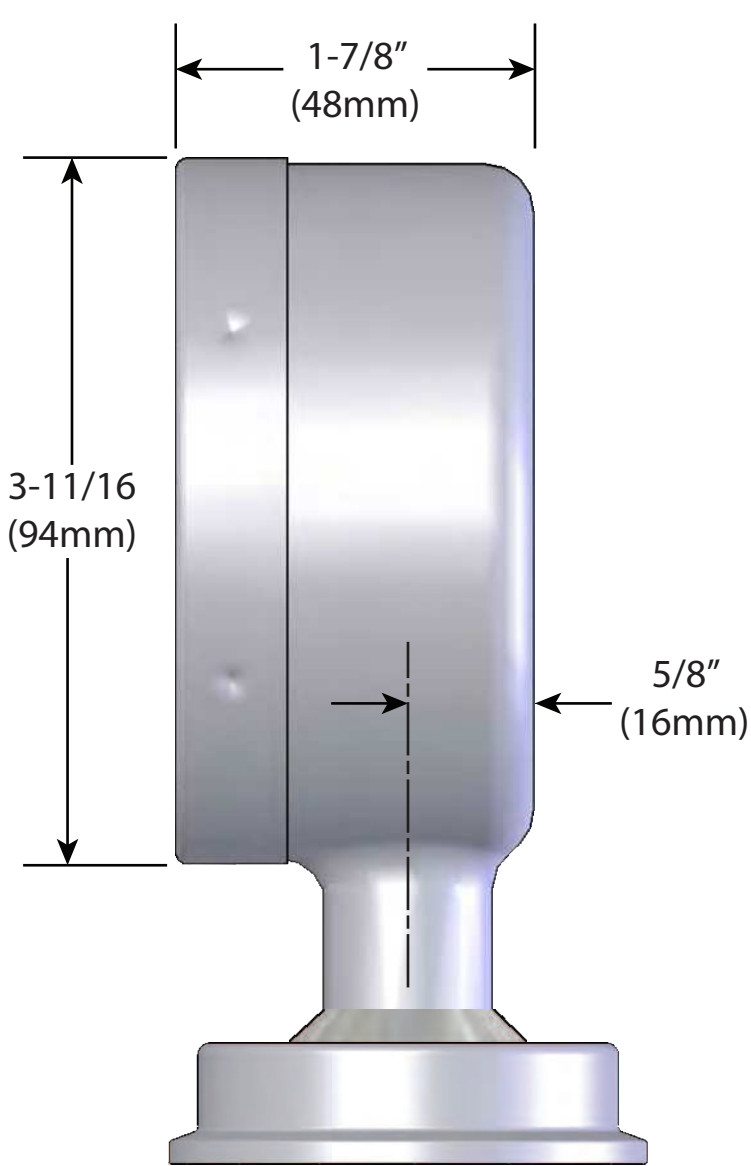

3-1/2" BOTTOM MOUNT
(Shown with 2" Tri-Clamp)

3-1/2" BACK MOUNT
(Shown with 2" Tri-Clamp)

3-1/2" LEFT SIDE MOUNT
(Shown with 1-1/2" Male I-Line)

3-1/2" TOP MOUNT
(Shown with 2" Male I-Line)

3-1/2" RIGHT SIDE MOUNT
(Shown with 1-1/2" Tri-Clamp)

5" BOTTOM MOUNT
(Shown with 2" Tri-Clamp)

5" BACK MOUNT
(Shown with 2" Tri-Clamp)