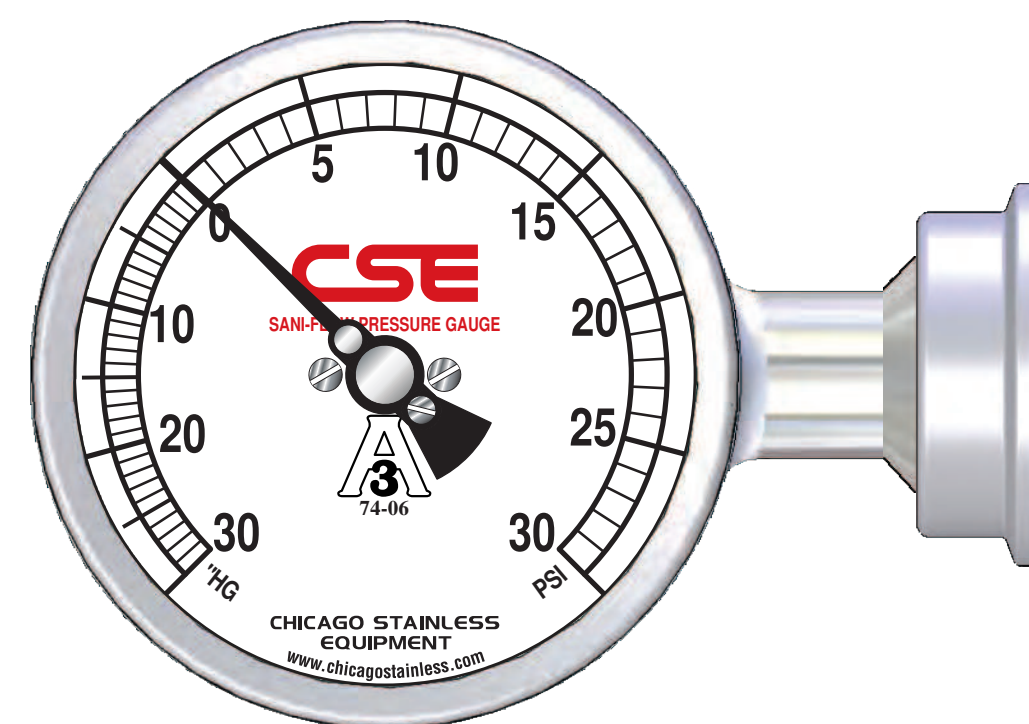

3-1/2" BOTTOM MOUNT
(Shown with 2" Tri-Clamp)

3-1/2" BACK MOUNT
(Shown with 2" Tri-Clamp)

3-1/2" LEFT SIDE MOUNT
(Shown with 1-1/2" Male I-Line)

3-1/2" TOP MOUNT
(Shown with 2" Male I-Line)

3-1/2" RIGHT SIDE MOUNT
(Shown with 1-1/2" Tri-Clamp)

5" BOTTOM MOUNT
(Shown with 2" Tri-Clamp)

5" BACK MOUNT
(Shown with 2" Tri-Clamp)