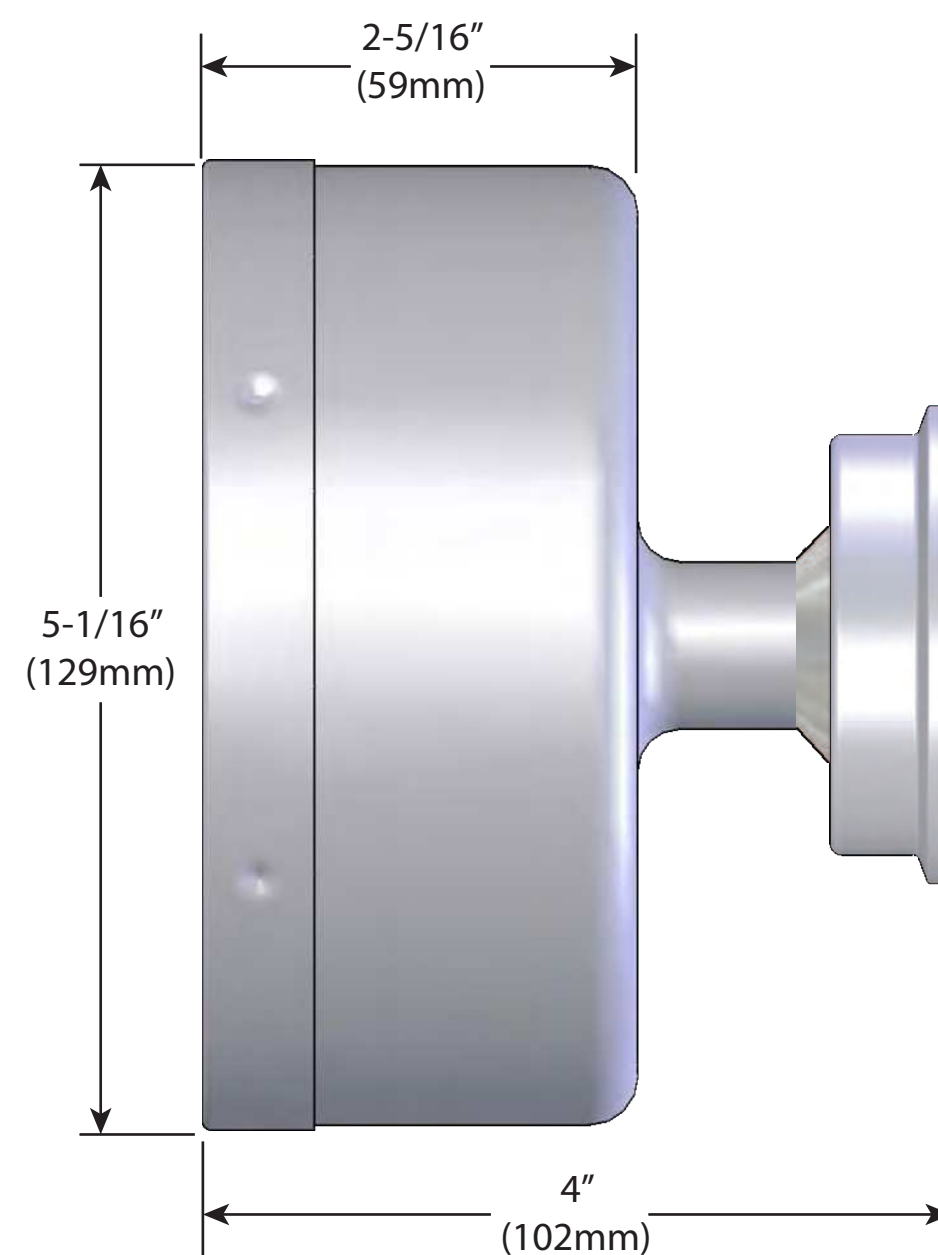

3-1/2" BOTTOM MOUNT
(Shown with 2" Tri-Clamp)

3-1/2" BACK MOUNT
(Shown with 2" Tri-Clamp)

3-1/2" LEFT SIDE MOUNT
(Shown with 1-1/2" Male I-Line)

3-1/2" TOP MOUNT
(Shown with 2" Male I-Line)

3-1/2" RIGHT SIDE MOUNT
(Shown with 1-1/2" Tri-Clamp)

5" BOTTOM MOUNT
(Shown with 2" Tri-Clamp)

5" BACK MOUNT
(Shown with 2" Tri-Clamp)